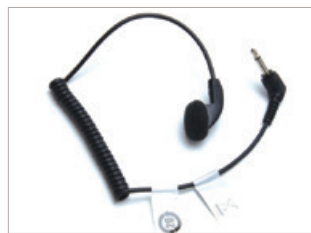

PMMN4072
IMPRES large remote speaker microphone with noise-canceling microphone, louder audio, audio jack and emergency button, IP54.

PMMN4074
IMPRES small remote speaker microphone with audio jack and emergency button, windporting, IP55.

PMMN4075
Small remote speaker microphone, windporting, IP57. No emergency button.

PMMN4078
Small remote speaker microphone with audio jack and emergency button, windporting, IP55.

MDRLN4885
Receive-only covered earbud with coiled cord.